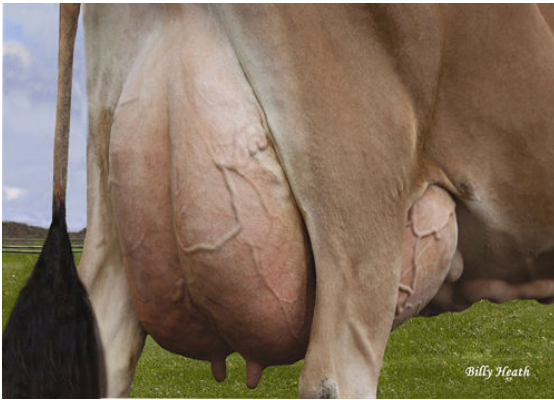

LUCKY HILL JOKER WAVORITA
 FOURTH DAM

LUCKY HILL JOKER WAVORITA
 FOURTH DAM

LUCKY HILL JOKER WAVORITA
 FOURTH DAM

GJPI 131 BBR 100 JH1F JNSF

Reg. #: JE840M3218042550 aAa: 435261 DMS: 135,561
 Nacimiento: 01/22/2021 Caseína Kappa: BB Caseína Beta: A2A2